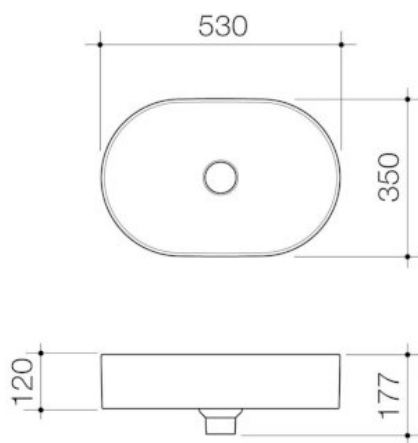

Liano II 530mm Pill Above Counter Basin – Matte Grey (Special Order)

Model Number : 852800MGR

PRODUCT DESCRIPTION

The Liano II Basin range is a collection of fashionable basins that allow you to select a style and colour finish to suit your own personal taste, but also deliver to your functional needs. Available in popular round and pill shapes with contemporary thin rim design and in a range of matte colour finishes, the Liano II basin range is the collection you need to make a statement in your bathroom. Optional pop-up plug & wastes and new dress rings are available in Chrome, Matte Black, PVD Brushed Nickel, PVD Brushed Brass and PVD Gunmetal to match with Liano II tapware.

PRODUCT FEATURES

- **Available from November 2021
- Crafted from highly durable fine fire clay
- Thin rim design for a contemporary look
- Smooth stain-resistant surface
- Available in gloss white, matte black and matte white finishes
- Other matte finishes in green, grey, pink and speckled are available as special order
- For round shape see codes 852500–
- 11.9L bowl capacity
- Non-overflow only
- Australian designed and engineered
- 20-year warranty
- Basins are supplied with ceramic pop-up waste plugs in matching colours, also compatible with Urbane II metallic basin pop-up plugs and wastes (codes 687330–)
- Match with Liano II tapware, or full Urbane II bathroom collection
- Elevate the look with Liano II metal dress rings in matching finishes with tapware (codes 687032–, sold separately)